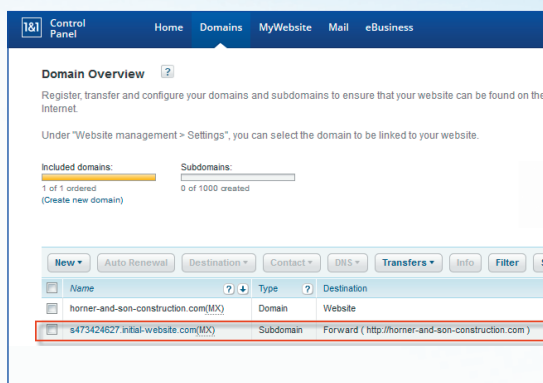

IT'S EASY: Connect your Domain with your 1&1 Store

1. Go to <https://www.1and1.com/login> and log into your 1&1 Control Panel, go to Domains and click 'Manage domains' or 'Domain Center'.

2. In the Domain Overview, select the domain that you would like to use for the Referral Program.