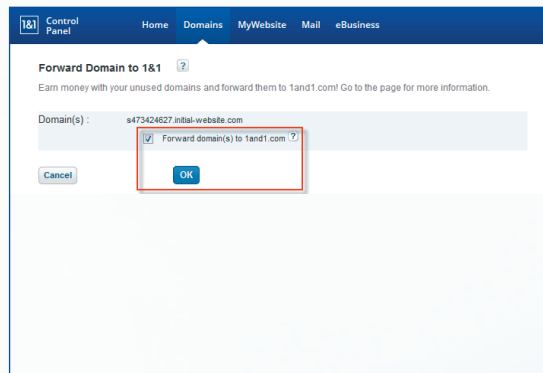

4. Now select the 'Forward domain(s) to 1and1.com' checkbox. Click OK.