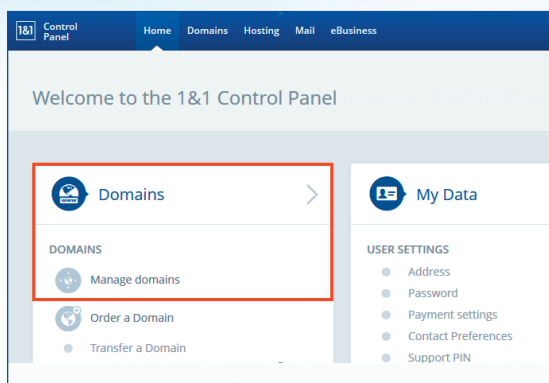

IT'S EASY: Connect your Domain with your 1&1 Store

1. Go to <https://www.1and1.com/login> and log into your 1&1 Control Panel, go to Domains and click 'Manage domains' or 'Domain Center'.

2. In the Domain Overview, select the domain that you would like to use for the Referral Program.