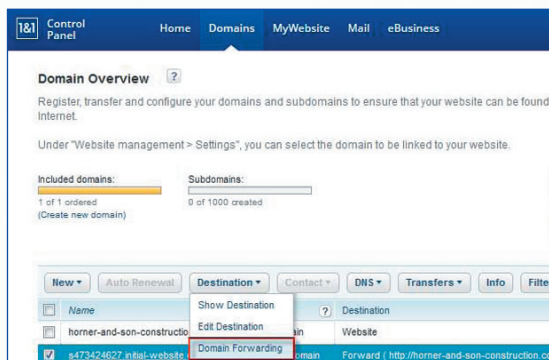

3. In the menu bar, click on the 'Additional Features/' 'Destination' button and select '1&1 Referral Program'/'Domain Forwarding'.